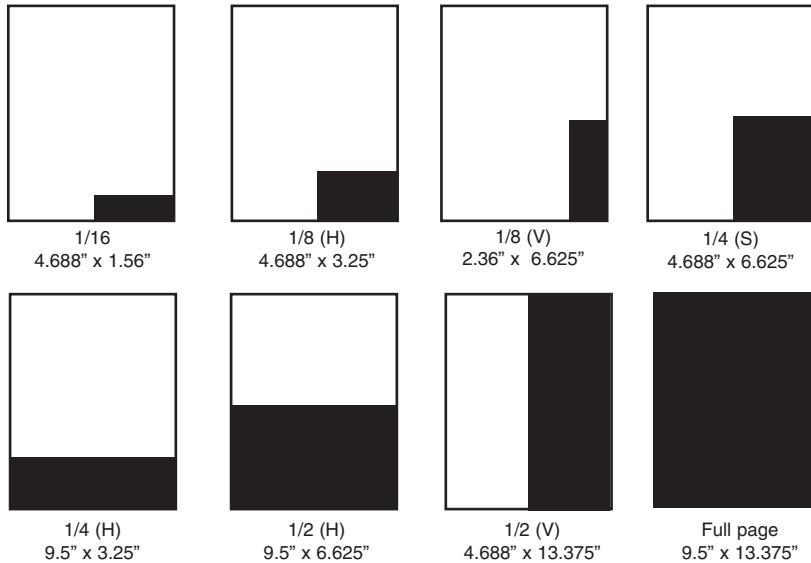

### DISPLAY AD SIZES

All sizes are inches. V = Vertical, H = Horizontal, S = Square.

### MONTHLY AD RATES

To receive multiple ad rates, ads must appear consecutively.

	1x	3x	12x
<b>Full page</b>	\$645	\$570	\$500
<b>1/2 page</b>	\$370	\$325	\$285
<b>1/4 page</b>	\$190	\$170	\$150
<b>1/8 page</b>	\$110	\$95	\$85
<b>1/16 page</b>	\$55	\$52	\$49